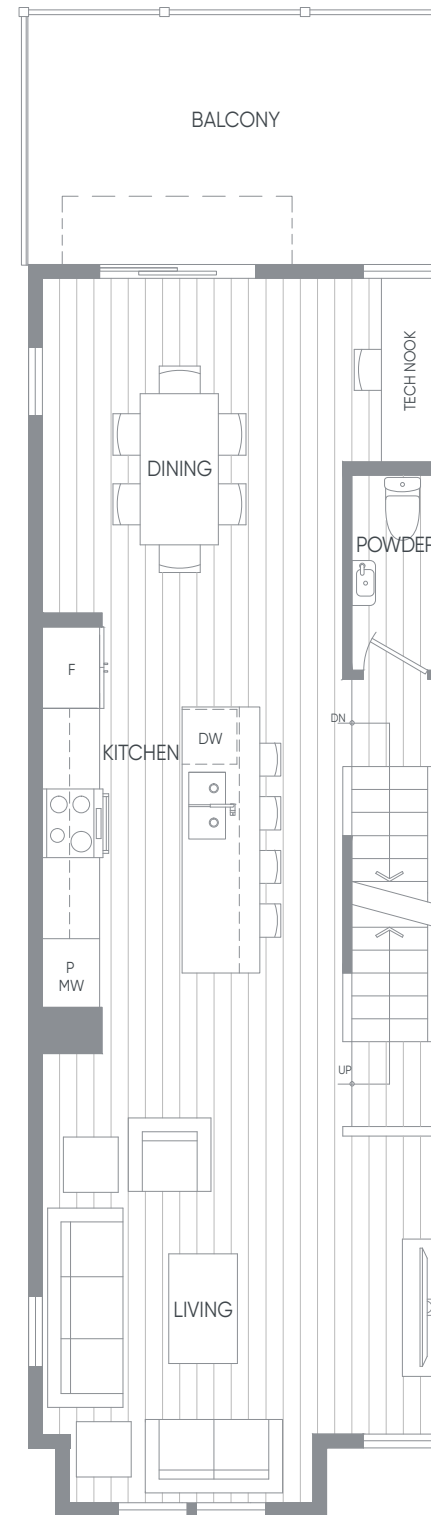

Beach b

BUILDING: 5, 6

BEDROOM
3

BATHROOM
2.5

INTERIOR SQ FT
1,615

EXTERIOR SQ FT
140

LOWER

MAIN

UPPER