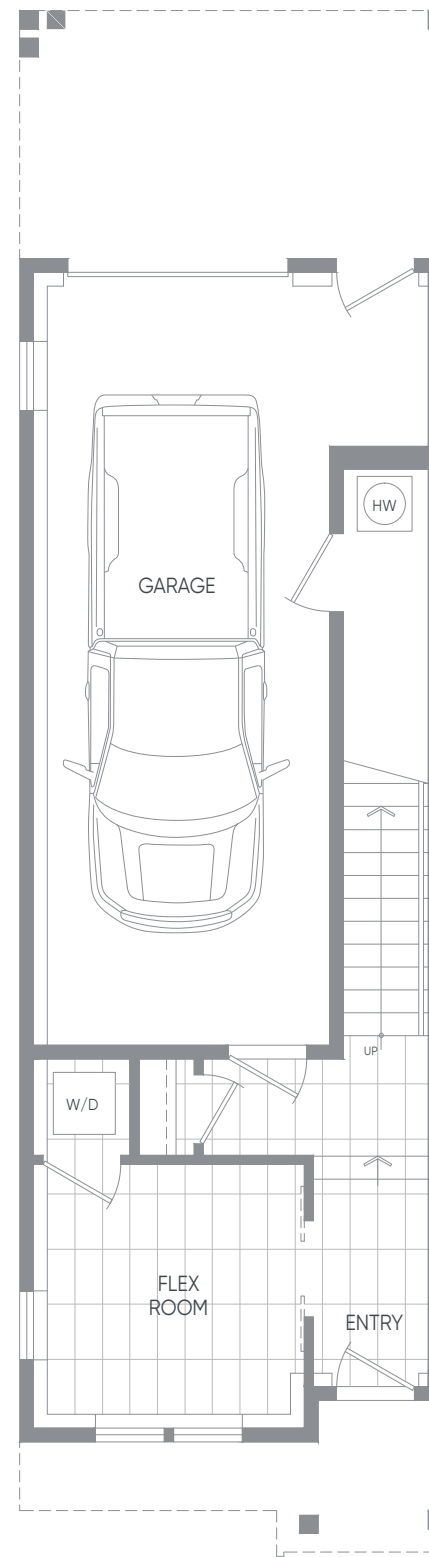

Beach b

BUILDING: 5, 6

BEDROOM
3

BATHROOM
2.5

INTERIOR SQ FT
1,615

EXTERIOR SQ FT
140

LOWER

MAIN

UPPER