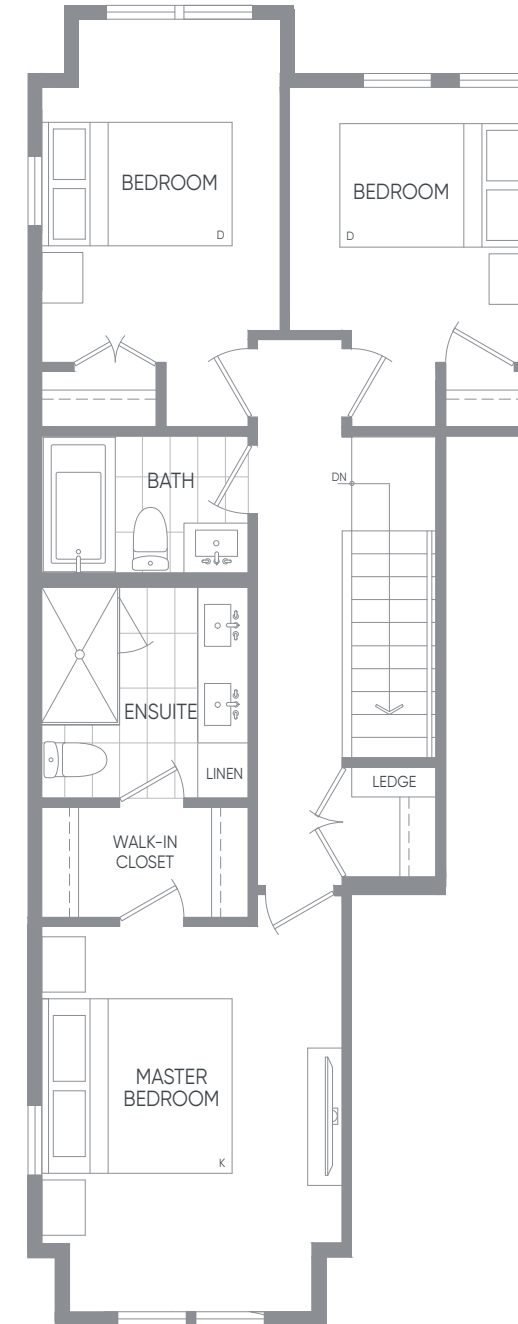

Beach b

BUILDING: 5, 6

BEDROOM
3

BATHROOM
2.5

INTERIOR SQ FT
1,615

EXTERIOR SQ FT
140

LOWER

MAIN

UPPER