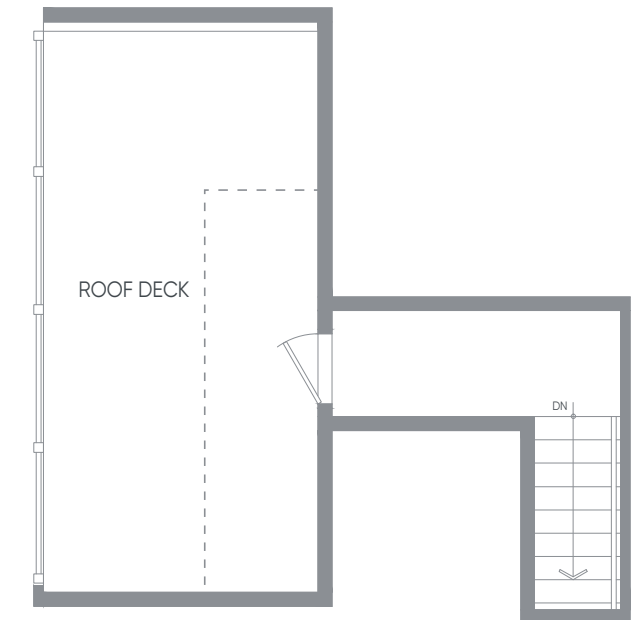

Alpine 1 ROOFDECK

BUILDINGS: 9, 10, 14, 15

BEDROOM
3

BATHROOM
2.5

INTERIOR SQ FT
1,601

EXTERIOR SQ FT
405

LOWER

MAIN

UPPER

ROOF DECK

Selected Alpine 1 Roofdeck plans in Building 9 and 10 are mirrored, please ask the sales team for additional information.