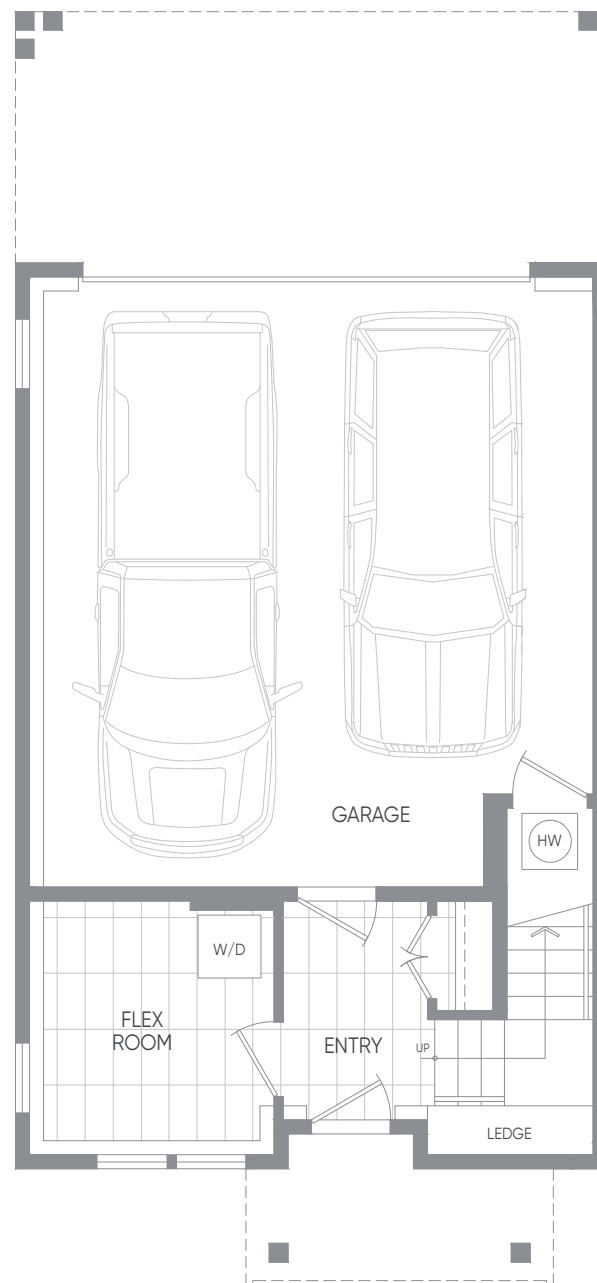

Alpine 1 ROOFDECK

BUILDINGS: 9, 10, 14, 15

BEDROOM
3

BATHROOM
2.5

INTERIOR SQ FT
1,601

EXTERIOR SQ FT
405

LOWER

MAIN

UPPER

ROOF DECK

Selected Alpine 1 Roofdeck plans in Building 9 and 10 are mirrored, please ask the sales team for additional information.