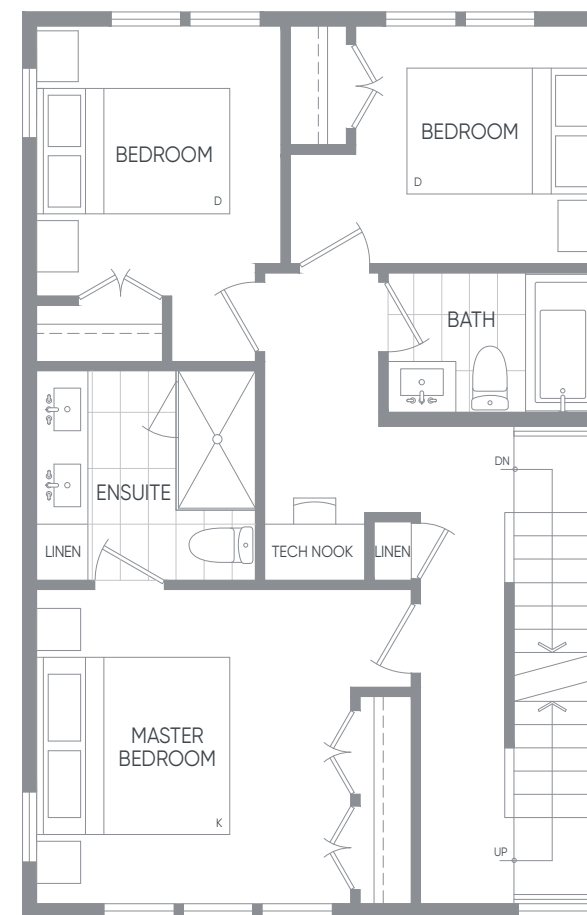

Alpine 1 ROOFDECK

BUILDINGS: 9, 10, 14, 15

BEDROOM
3

BATHROOM
2.5

INTERIOR SQ FT
1,601

EXTERIOR SQ FT
405

LOWER

MAIN

UPPER

ROOF DECK

Selected Alpine 1 Roofdeck plans in Building 9 and 10 are mirrored, please ask the sales team for additional information.