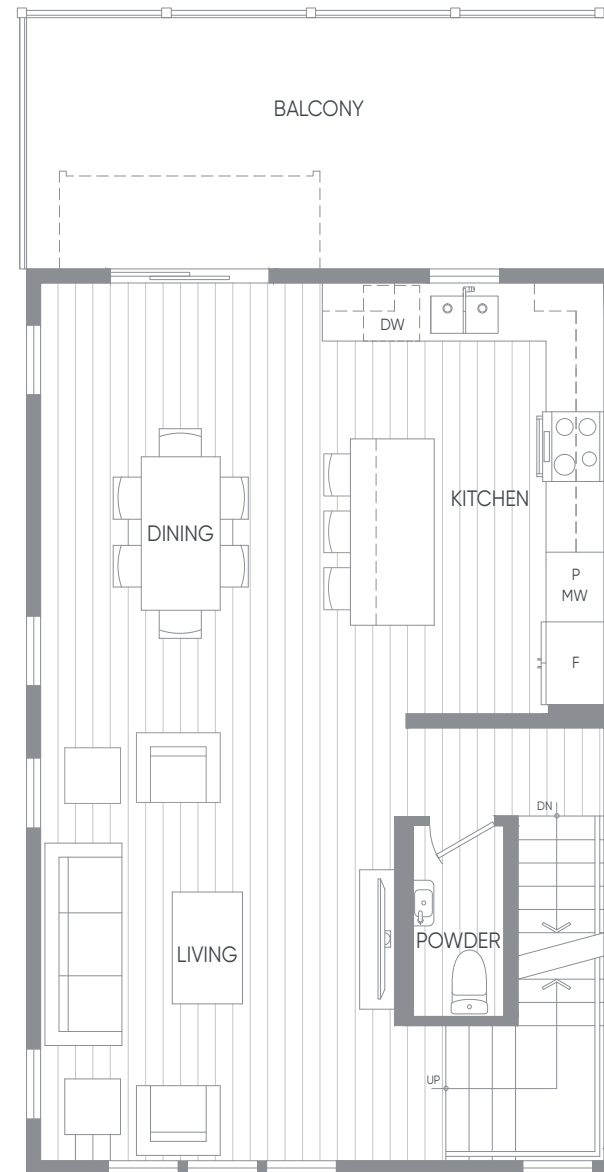

Alpine 1 ROOFDECK

BUILDINGS: 9, 10, 14, 15

BEDROOM
3

BATHROOM
2.5

INTERIOR SQ FT
1,601

EXTERIOR SQ FT
405

LOWER

MAIN

UPPER

ROOF DECK

Selected Alpine 1 Roofdeck plans in Building 9 and 10 are mirrored, please ask the sales team for additional information.