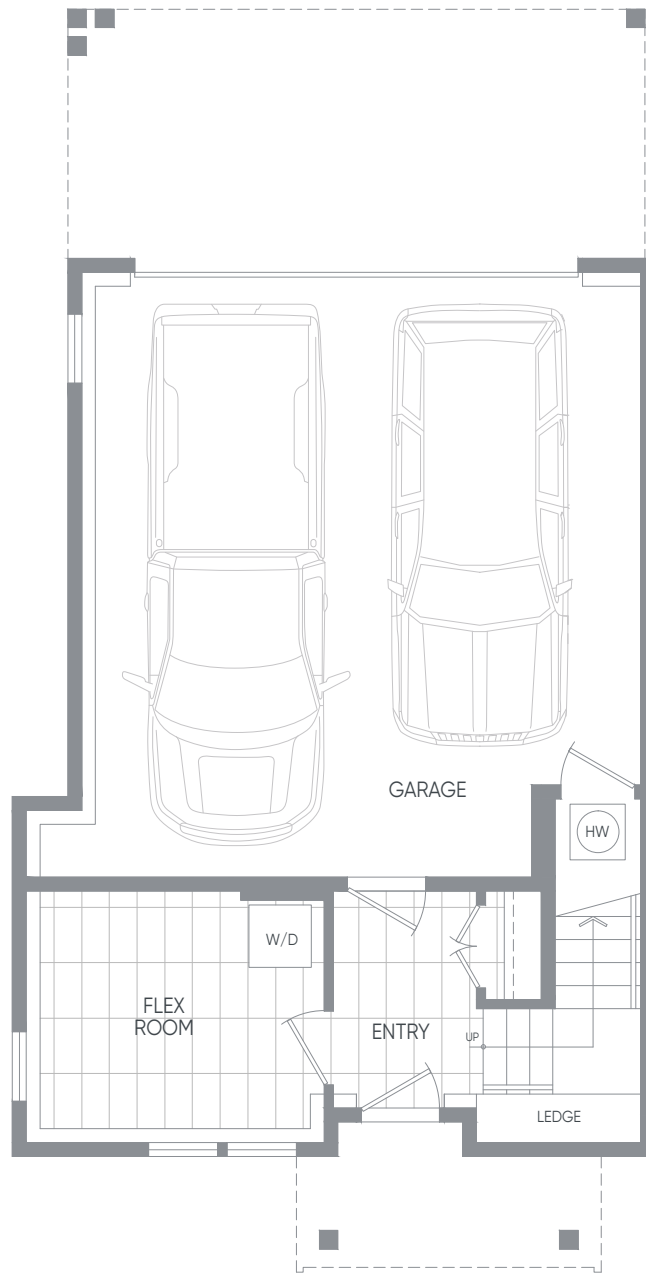

# Alpine 3 ROOFDECK

BUILDING: 1

BEDROOM  
3

BATHROOM  
2.5

INTERIOR SQ FT  
1,669

EXTERIOR SQ FT  
405

LOWER

MAIN

UPPER

ROOF DECK