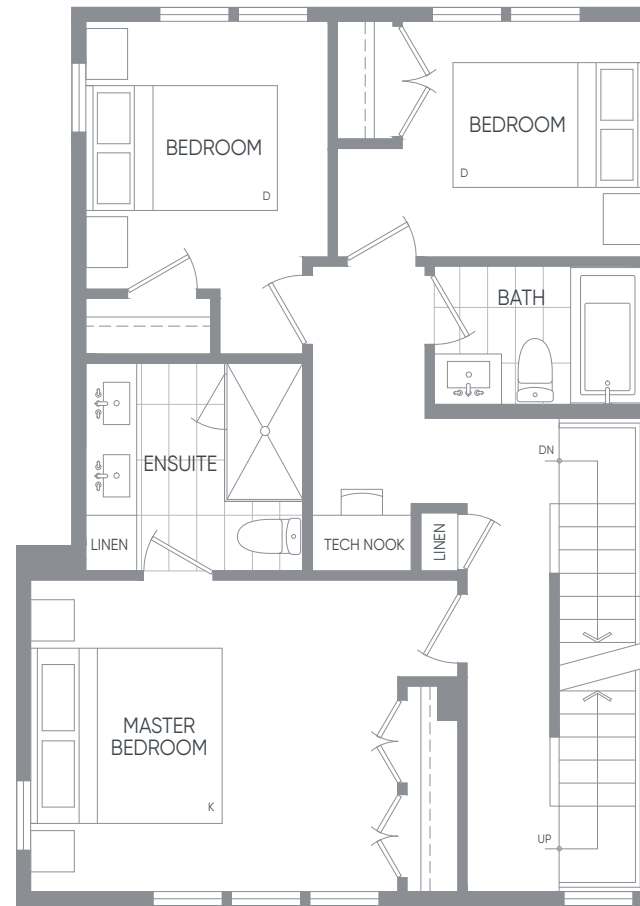

# Alpine 3 ROOFDECK

BUILDING: 1

BEDROOM  
3

BATHROOM  
2.5

INTERIOR SQ FT  
1,669

EXTERIOR SQ FT  
405

LOWER

MAIN

UPPER

ROOF DECK