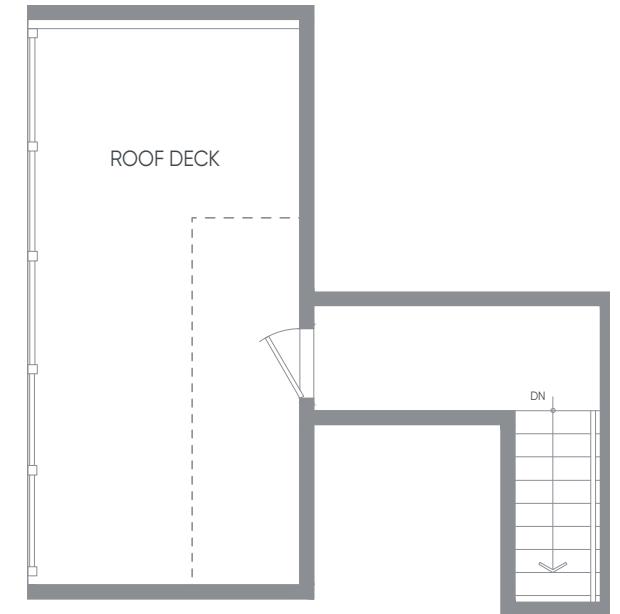

# Alpine 3 ROOFDECK

BUILDING: 1

BEDROOM  
3

BATHROOM  
2.5

INTERIOR SQ FT  
1,669

EXTERIOR SQ FT  
405

LOWER

MAIN

UPPER

ROOF DECK